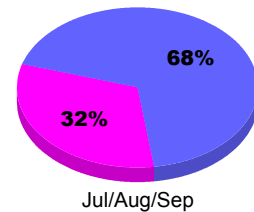

**Membership Results
2012-2013**

**Membership
2011-2012**

Month	Net Memb Goal	Actual New Memb	Actual Dropped Memb	Gain/Loss of Memb	Gain/Loss of Memb
Jul/Aug/Sep	8	21	-20	1	-14
Totals	8	21	-20	1	-14

Membership Results 2012-2013

Goal, New, Dropped, Gain/Loss

Comparison of Membership Gain/Loss

Current Year Compared to the Previous Year

Gender Comparison 2012-2013

Male Female