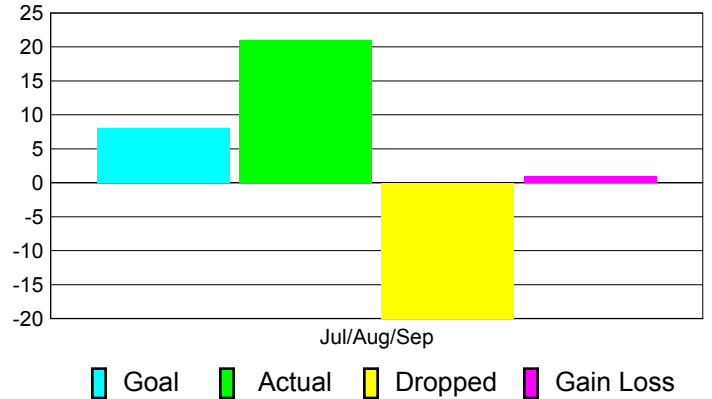

Membership Results 2012-2013

Goal, New, Dropped, Gain/Loss