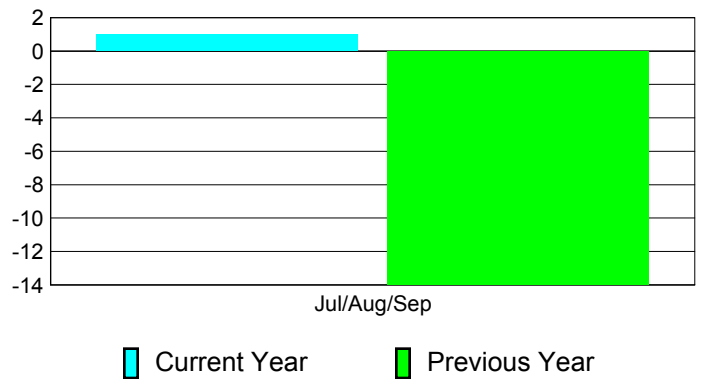

**Membership Results
2012-2013**

**Membership
2011-2012**

Month	Net Memb Goal	Actual New Memb	Actual Dropped Memb	Gain/Loss of Memb	Gain/Loss of Memb
Jul/Aug/Sep	8	21	-20	1	-14
Totals	8	21	-20	1	-14

Membership Results 2012-2013

Goal, New, Dropped, Gain/Loss

Comparison of Membership Gain/Loss

Current Year Compared to the Previous Year

Gender Comparison 2012-2013

Male Female